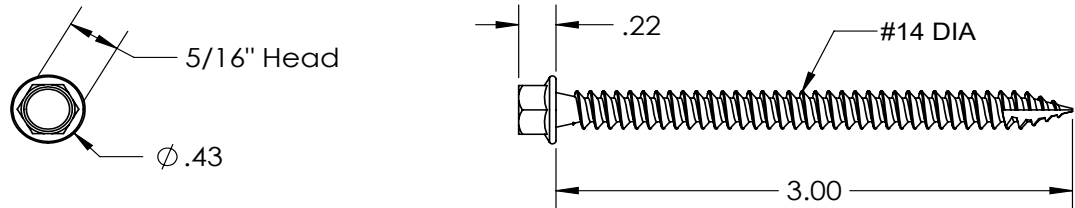

ITEM NO	DESCRIPTION	QTY IN KIT
1	Self Drilling Screw, #14, Wood Tip	1
2	Washer, EPDM Backed	1

PART NUMBER	DESCRIPTION
RD-1430-01-M1	RD Structural Screw

1. Self Drilling Screw, #14, Wood Tip

Property	Value
Material	300 Series Stainless Steel
Finish	Clear

2. Washer, EPDM Backed

Property	Value
Material	300 Series Stainless Steel
Finish	Clear